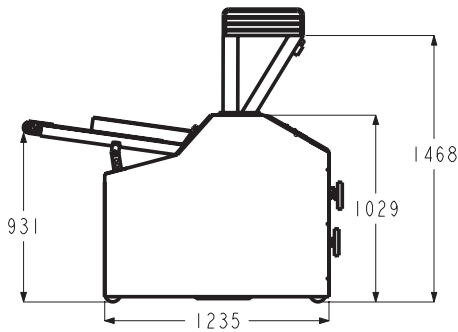

AUTOMATIC DIVIDER  
WITHOUT PRE-ROUNDER  
HOPPER 40L

HOPPER 120L

HOPPER 80L

HOPPER 150L

HOPPER 200L

HOPPER 250L