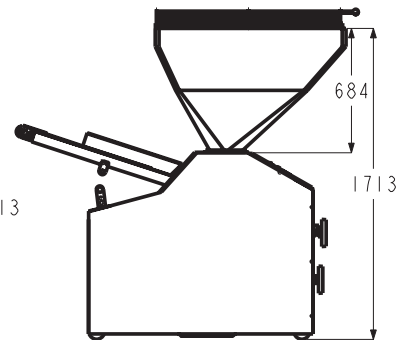

AUTOMATIC DIVIDER  
WITHOUT PRE-ROUNDER  
HOPPER 40L

HOPPER 120L

HOPPER 80L

HOPPER 150L

HOPPER 200L

HOPPER 250L