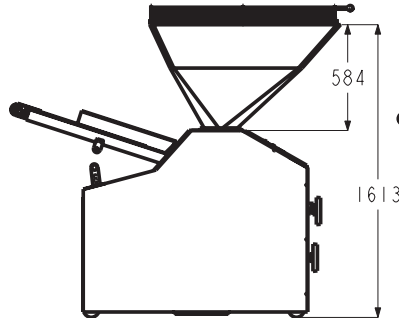

AUTOMATIC DIVIDER  
WITHOUT PRE-ROUNDER  
HOPPER 40L

HOPPER 120L

HOPPER 80L

HOPPER 150L

HOPPER 200L

HOPPER 250L